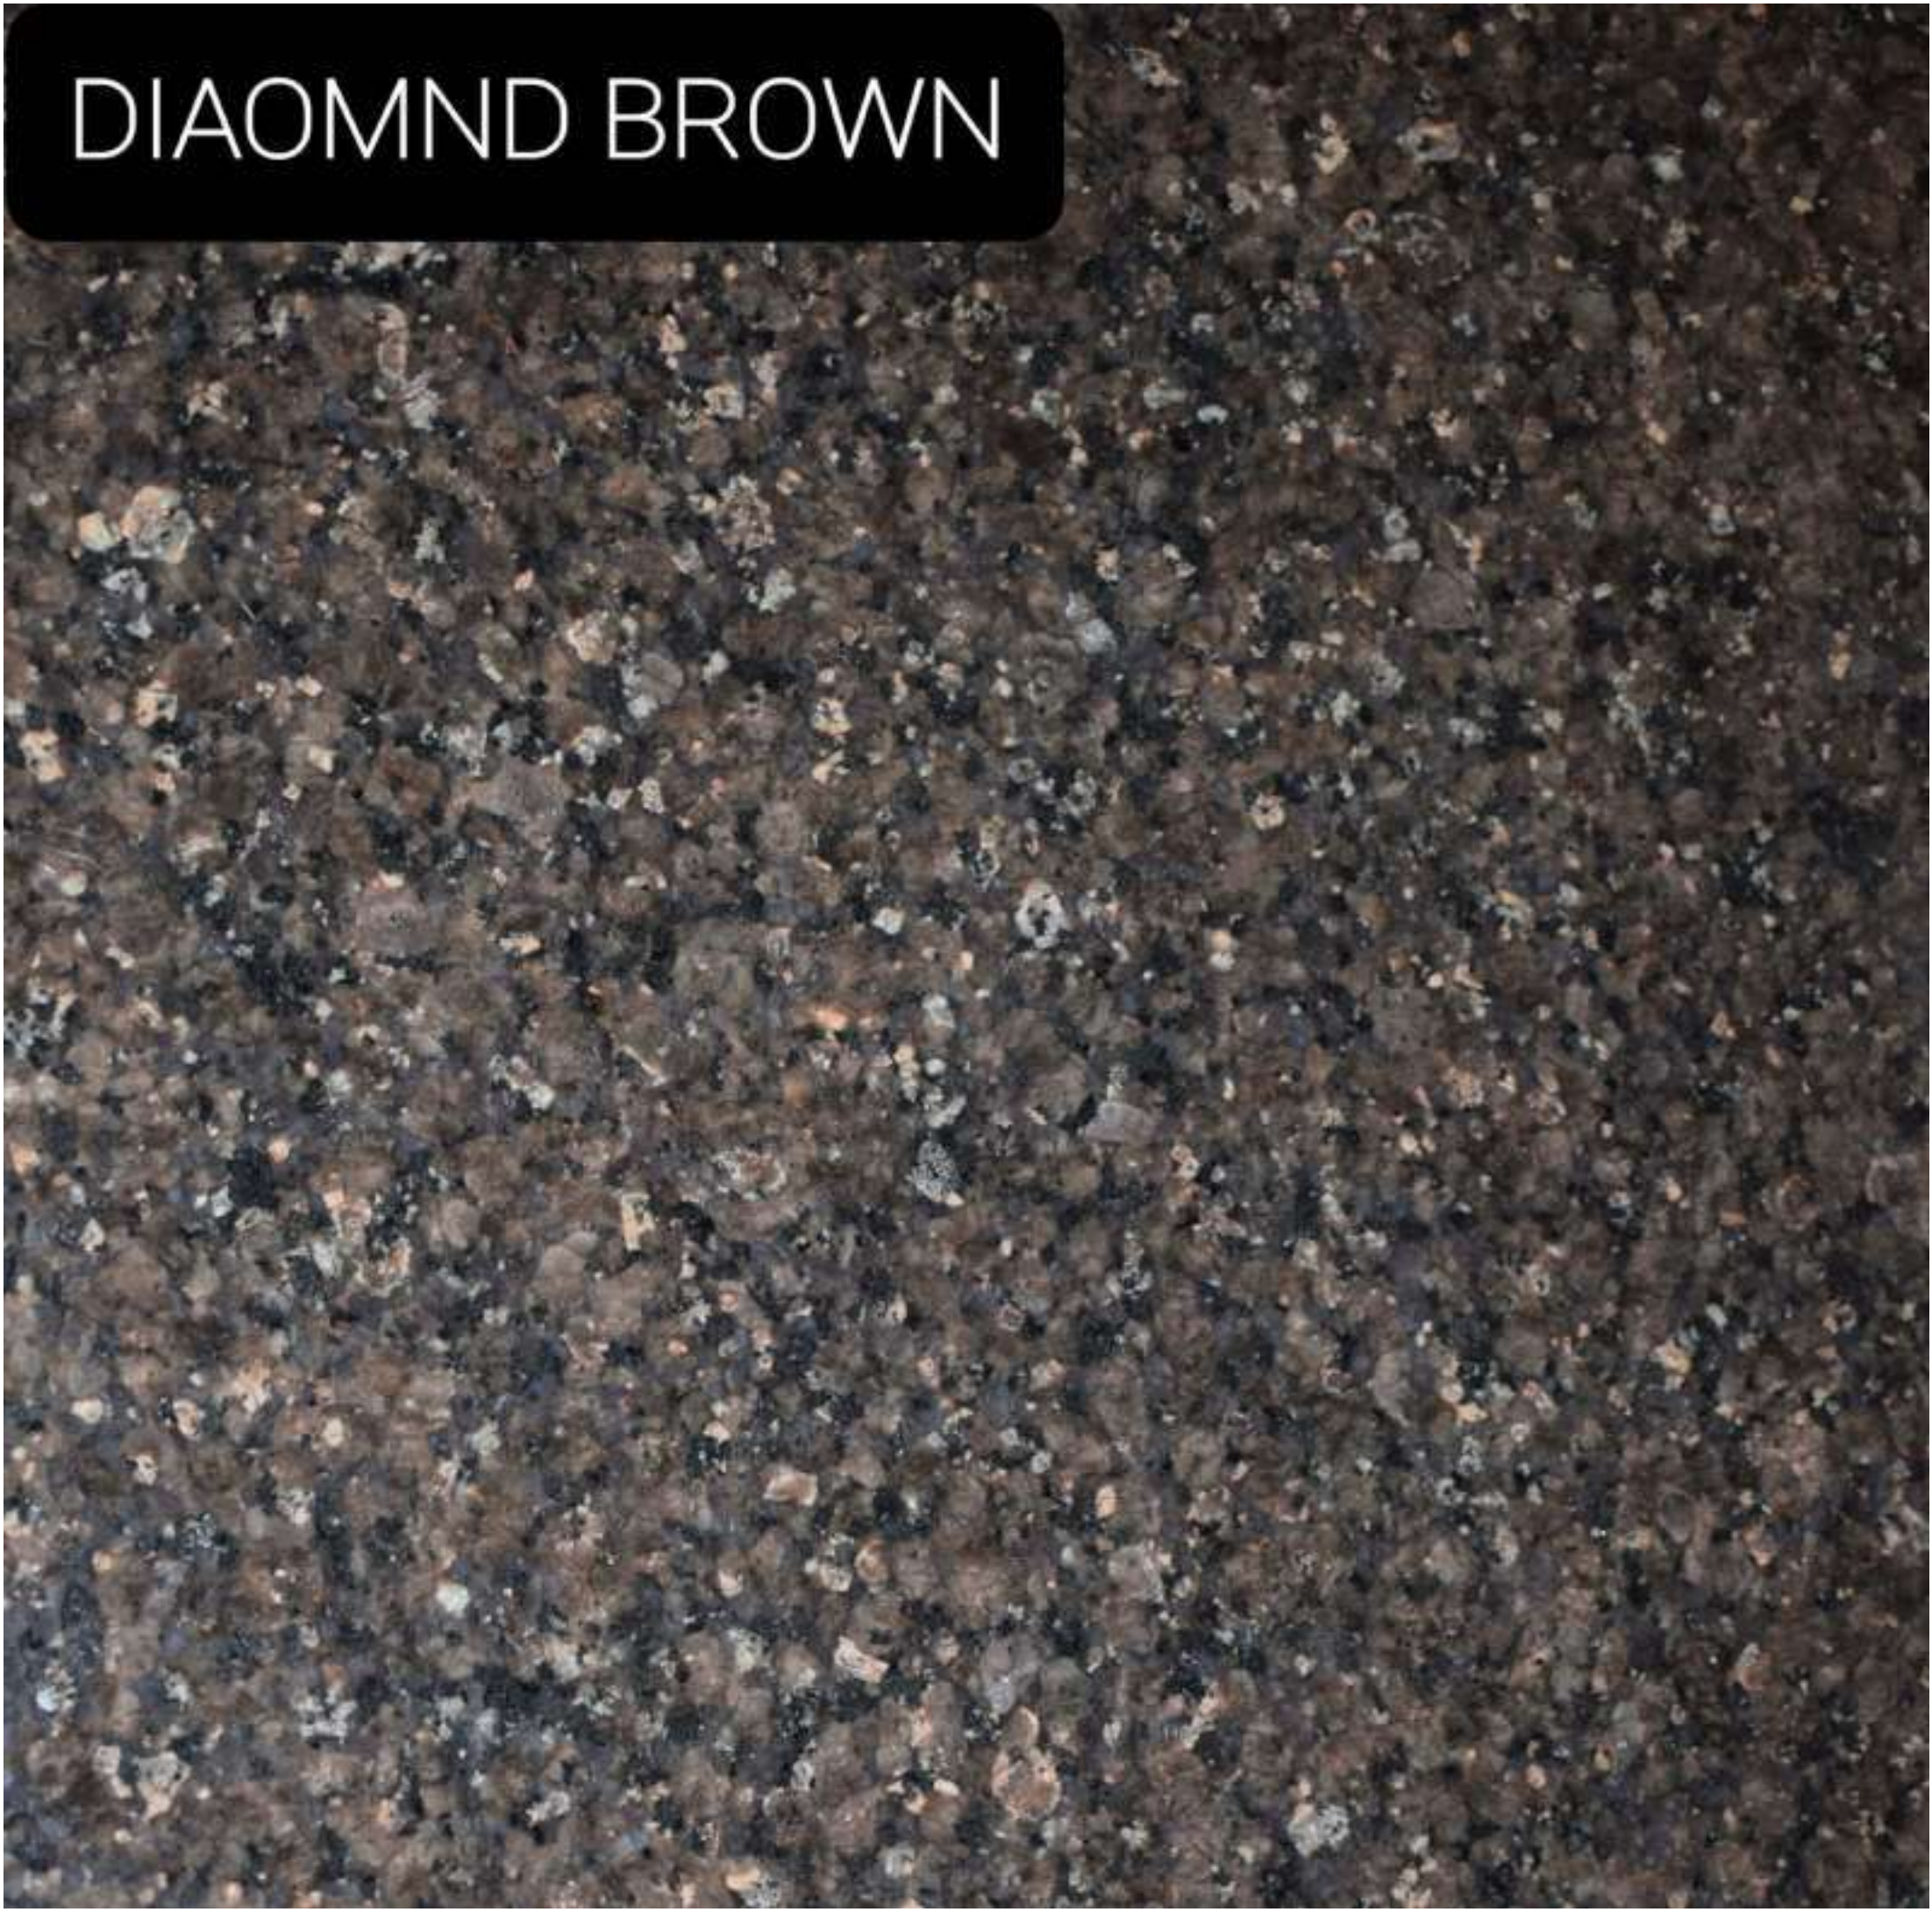

OUR RANGE

Mirror Gloss Finish, Leather Finish,
Stone Flaming(Rough Stone), And Others...

SURFACE
GRANITE

एक कदम NATURAL की ओर...

DIAOMND BROWN