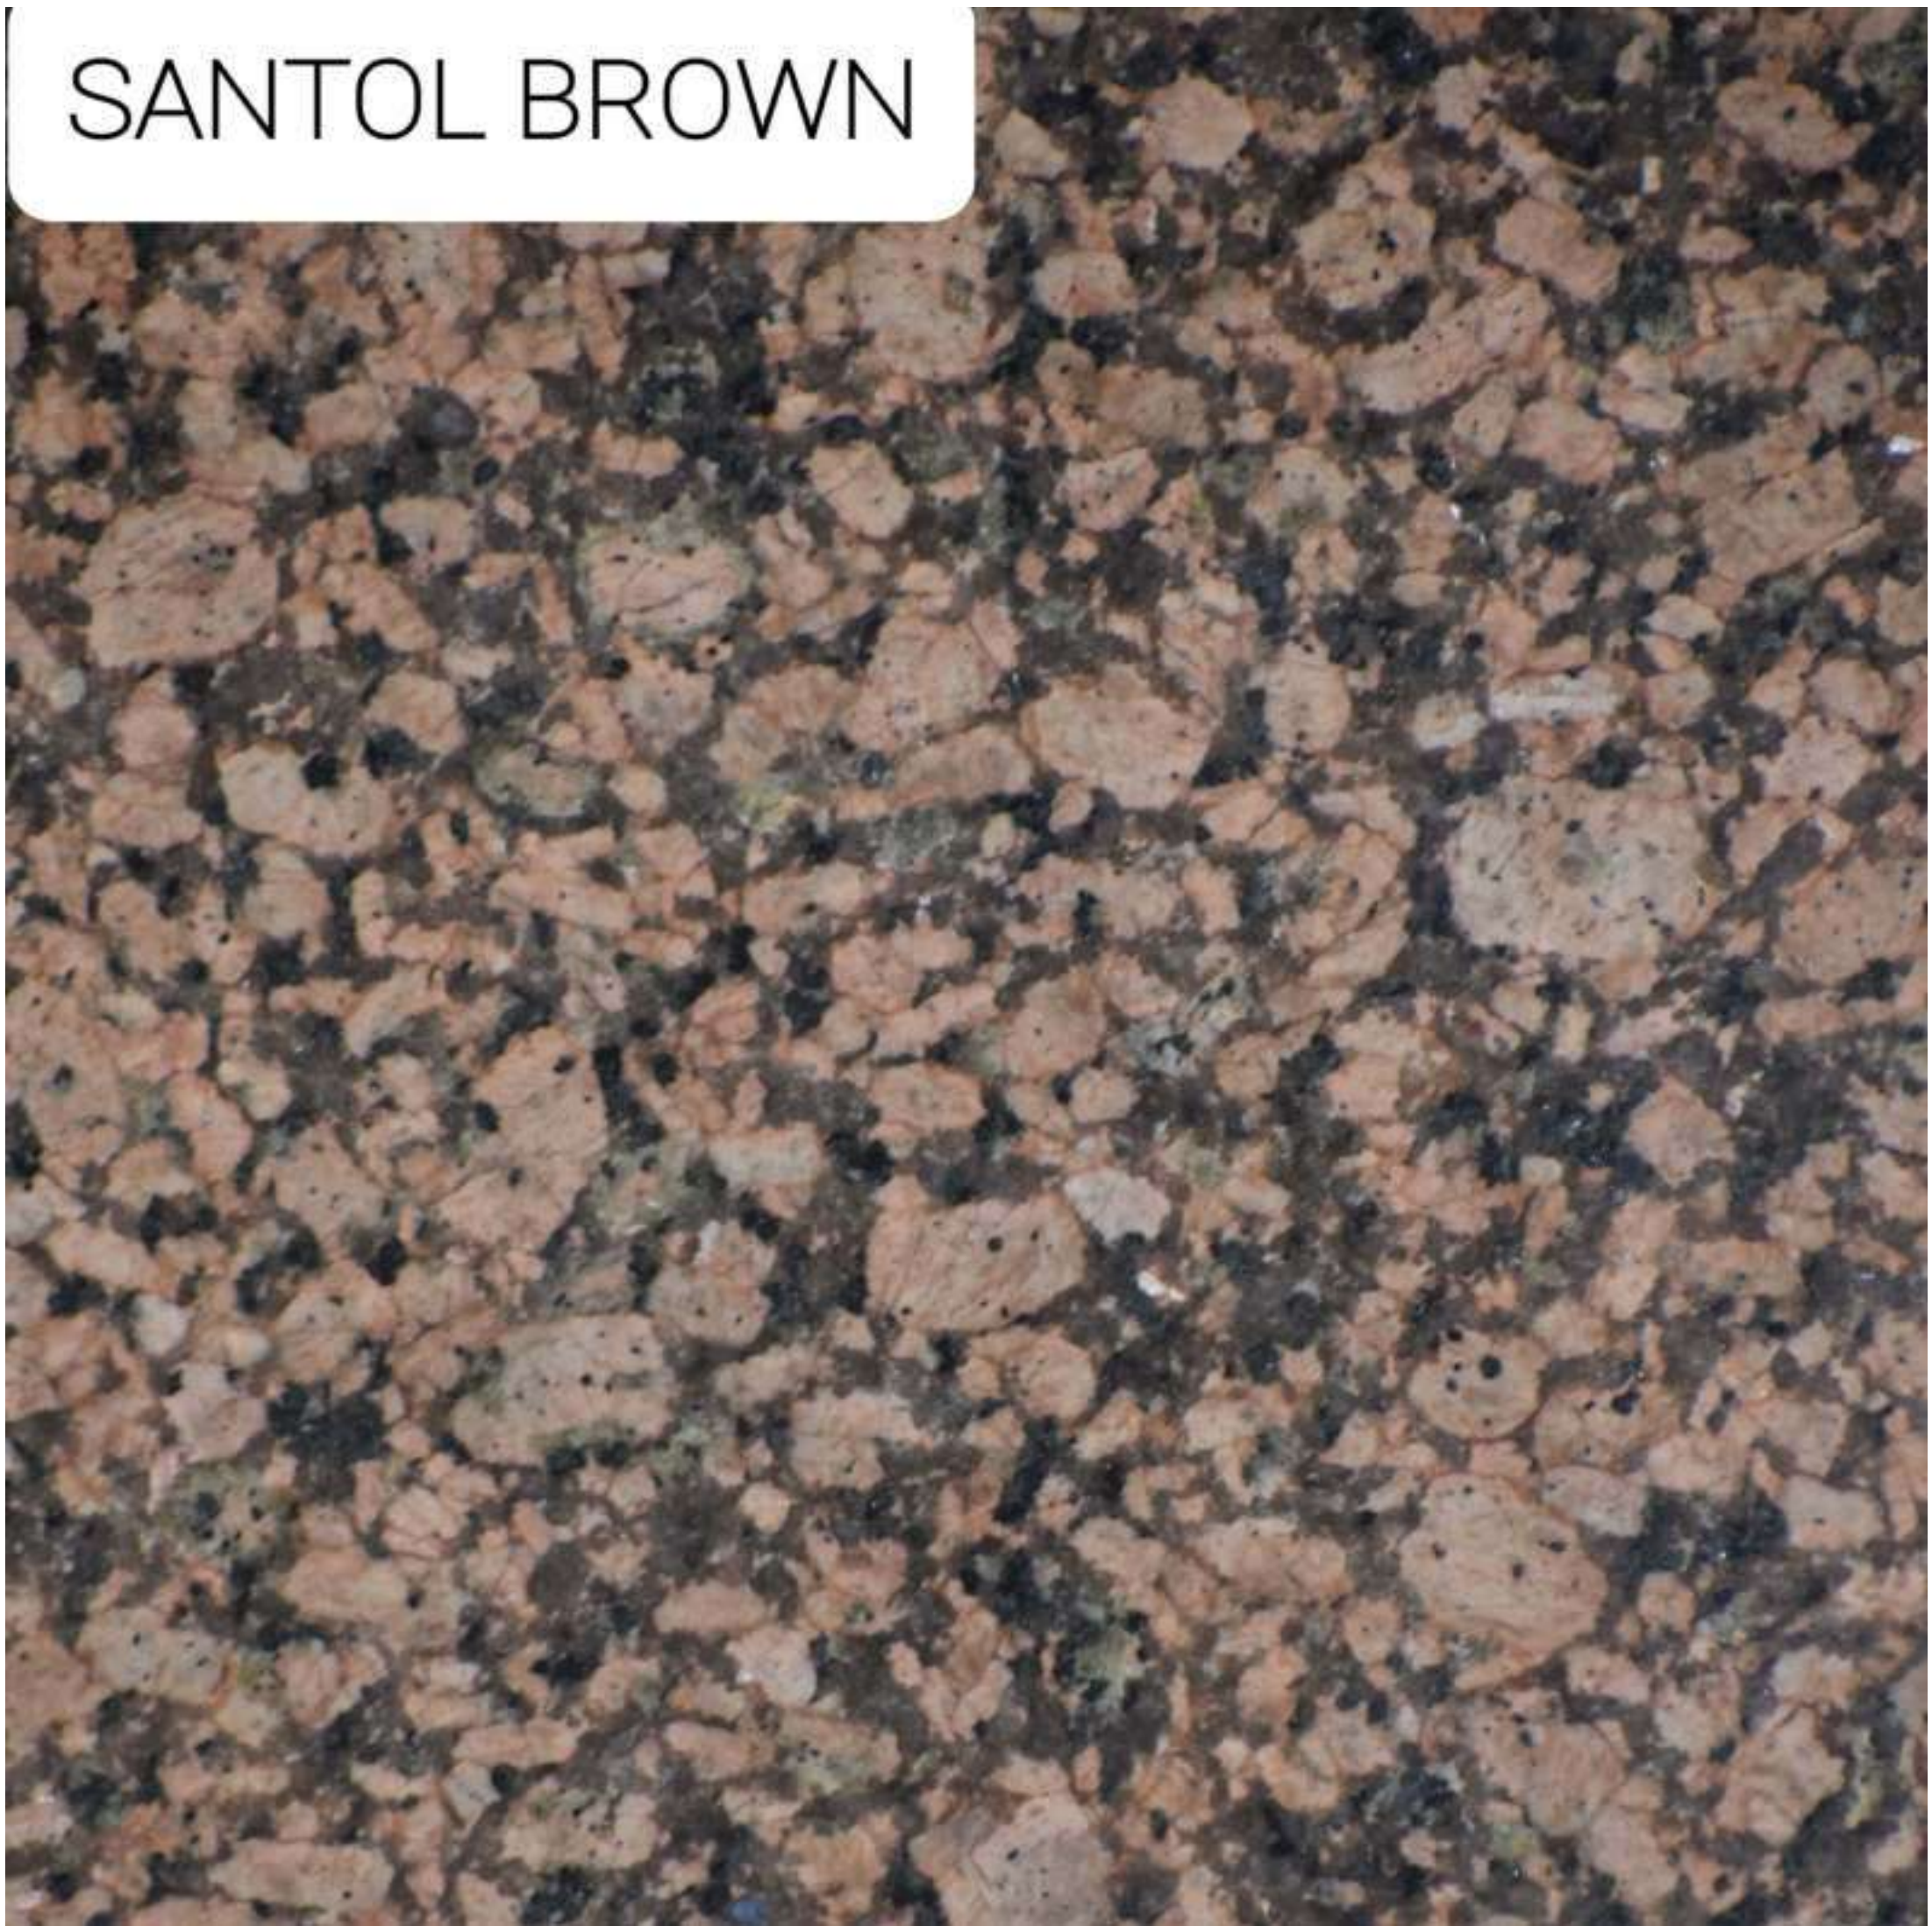

SURFACE
GRANITE

एक कदम NATURAL की ओर...

COCO BROWN

OUR RANGE

Mirror Gloss Finish, Leather Finish,
Stone Flaming(Rough Stone), And Others...

SURFACE
GRANITE

एक कदम NATURAL की ओर...

SANTOL BROWN