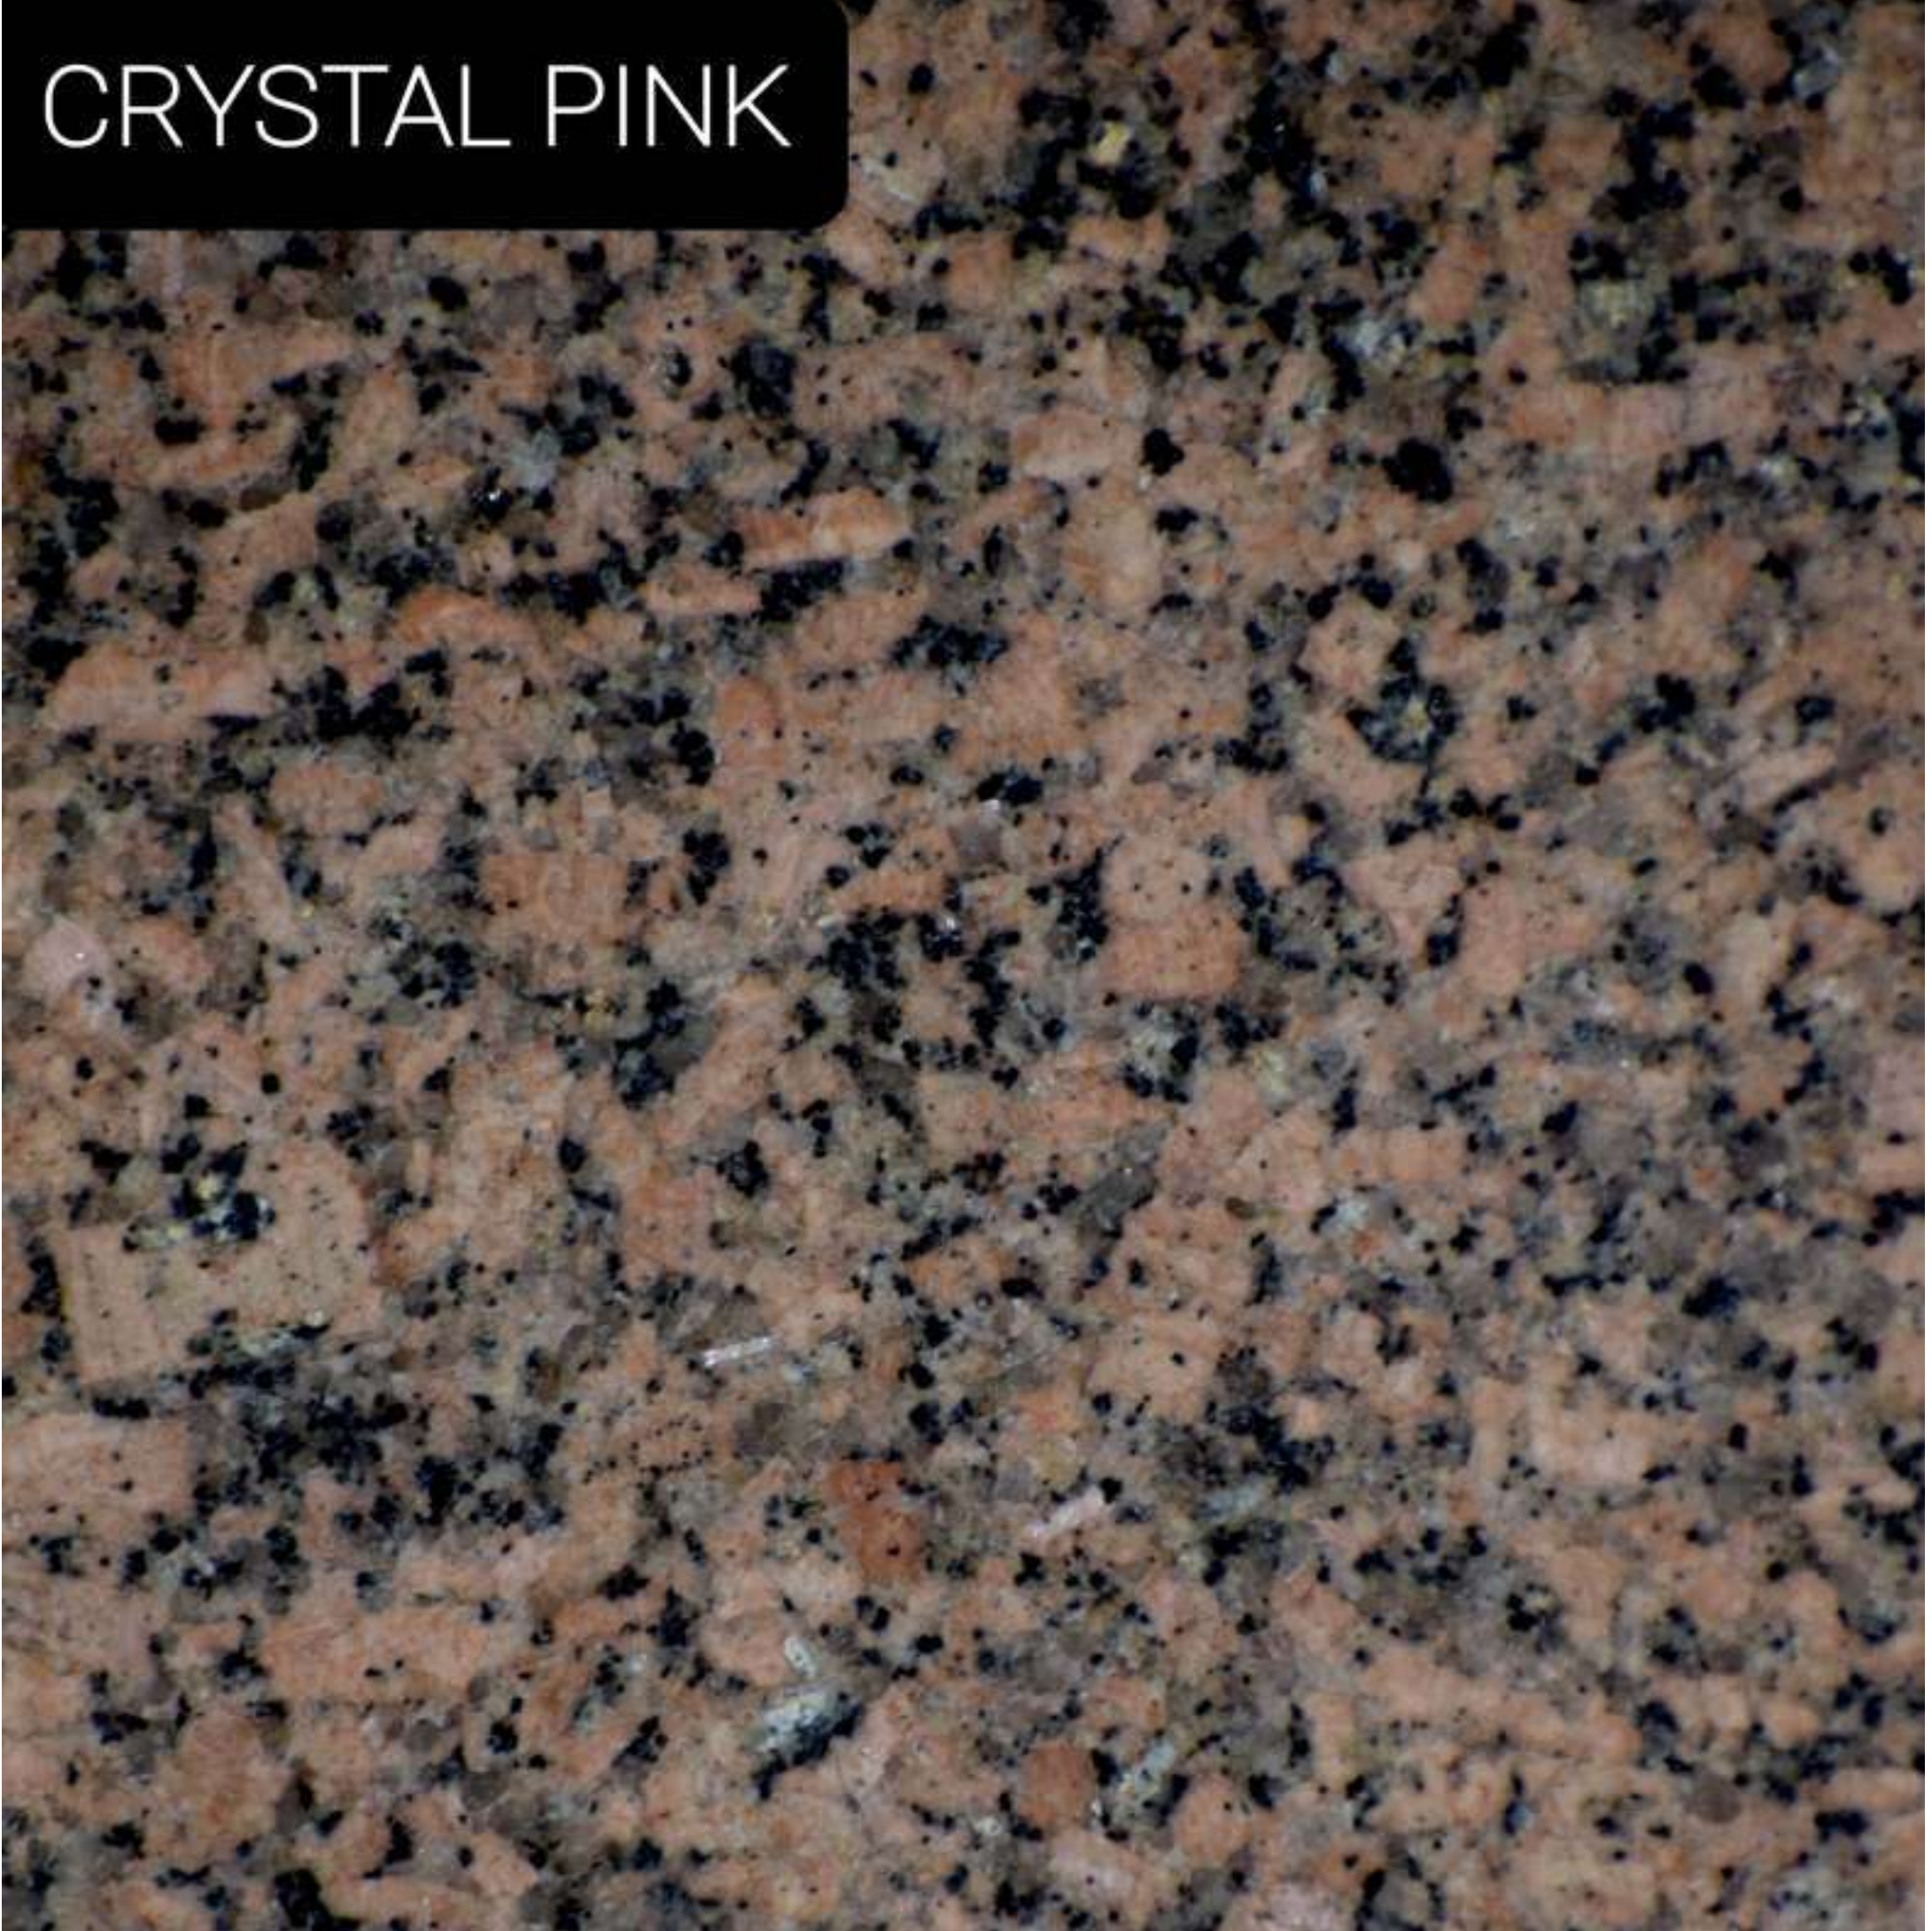

OUR RANGE

Mirror Gloss Finish, Leather Finish,
Stone Flaming(Rough Stone), And Others...

SURFACE
GRANITE

एक कदम NATURAL की ओर...

CRYSTAL PINK