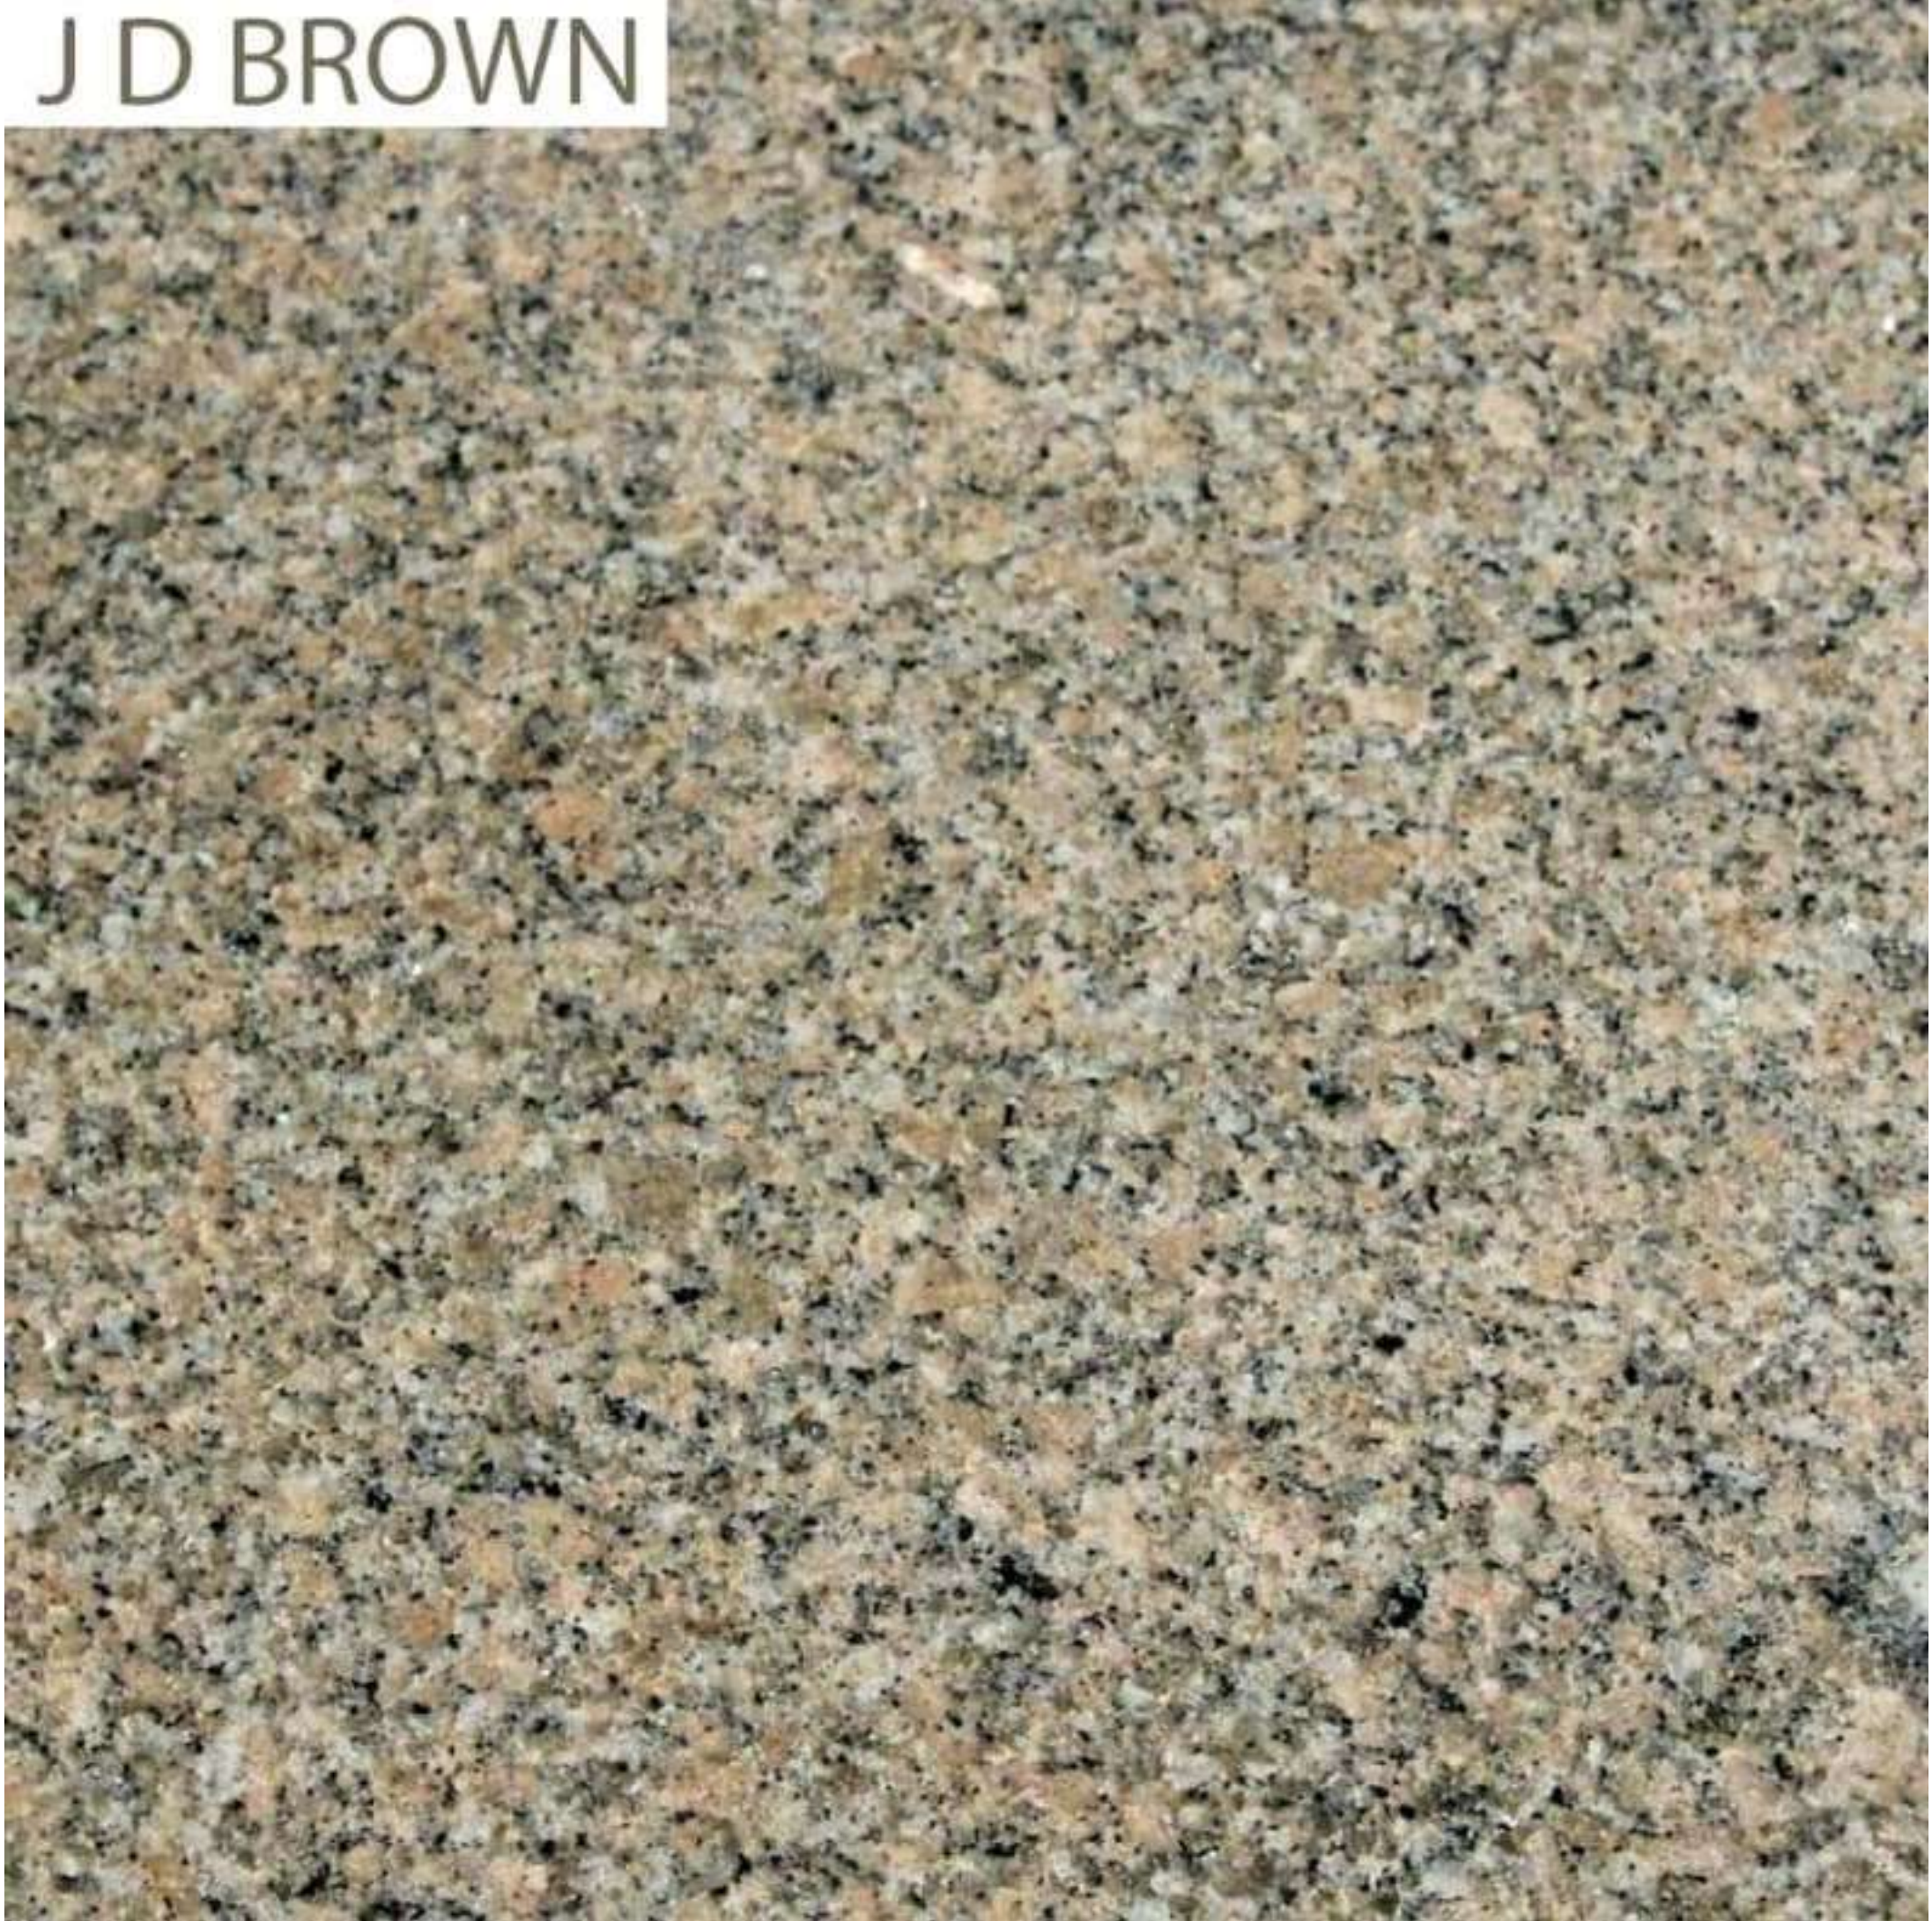

SURFACE
GRANITE

एक कदम NATURAL की ओर...

RHYOLITE BROWN

OUR RANGE

Mirror Gloss Finish, Leather Finish,
Stone Flaming(Rough Stone), And Others...

SURFACE
GRANITE

एक कदम NATURAL की ओर...

J D BROWN